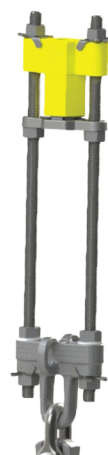

# Transmission Products

EHV- Extra High Voltage

Polymer Suspension Insulator

Vertical Bundle w/ Helical Suspension Clamps

3 Conductor Bundle, V-String with Formula Clamps

Horizontal Bundle Corona Free Clamps

Helical Guy Anchor

Adjustable Guy Termination