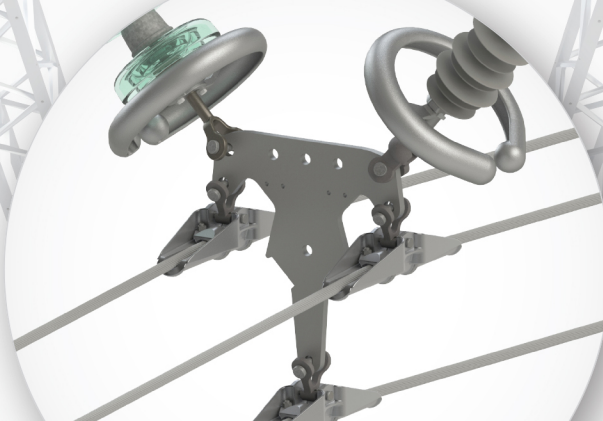

### Services

MPack Packaging  
Custom Designs / Assemblies  
Training & Field Support  
Load Curve System  
E-Field Modeling

Spiral Vibration Damper

Suspension Clamp

Toughened Glass Suspension Insulator

Guy Strain Insulator

Polymer Suspension Insulator

Vertical Bundle w/ Helical Suspension Clamps

3 Conductor Bundle, V-String with Formula Clamps

Horizontal Bundle Corona Free Clamps

Helical Guy Anchor

Adjustable Guy Termination