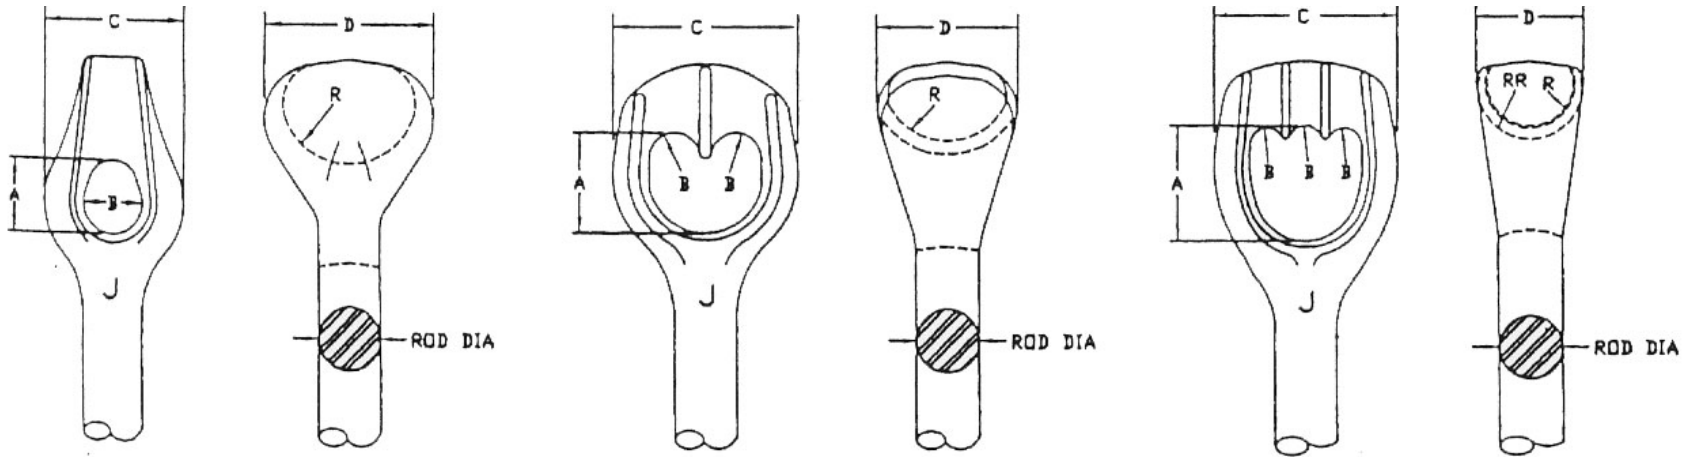

Anchor Rod Eye Dimension Chart

Rod Diameter (inches)	Thimbleye® Dimensions (inches)					Twineye® Dimensions (inches)					Tripleye® Dimensions (inches)					
	A	B	C	D	R	A	B	C	D	R	A	B	C	D	R	RR
5/8	11/16	9/16	1-1/2	1-11/16	11/16	15/16	1/4	1-13/16	1-23/64	11/16						
3/4	13/16	11/16	1-5/8	1-7/8	3/4	1	1/4	1-31/32	1-5/8	11/16	1-9/16	1/4	2-5/8	1-7/16	19/32	5/8
1						1-1/4	5/16	2-3/8	1-3/4	11/16	1-9/16	1/4	2-23/32	1-5/8	11/16	21/32
1-1/4											1-9/16	1/4	2-15/16	1-7/8	27/32	15/16