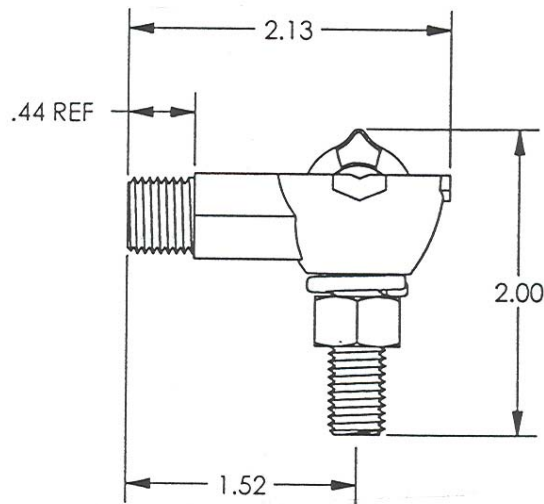

Transformer Tank Ground

Features

- Eye bolt rotates to accommodate conductor in either vertical or horizontal direction
- 1/2" - 13 stud fits all standard EEI-NEMA
- No special tools required

Material

Casting: Bronze alloy
Eye Bolt: Bronze alloy
Hardware: Silicon bronze or stainless steel

Catalog Number	Cable Range		Stud Thread Size UNC-2A
	Minimum	Maximum	
TG-820	#8 SOL	2/0 STR	1/2"-13