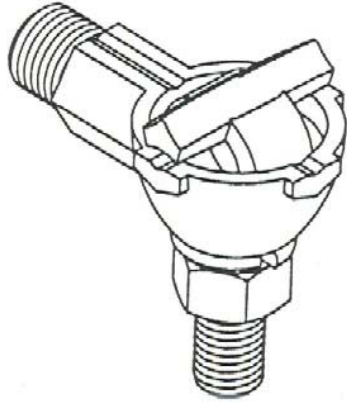

Transformer Tank Ground

Features

- Eye bolt rotates to accommodate conductor in either vertical or horizontal direction
- 1/2" - 13 stud fits all standard EEI-NEMA
- No special tools required

Material

Casting: Bronze alloy
Eye Bolt: Bronze alloy
Hardware: Silicon bronze or stainless steel

Catalog Number	Cable Range		Stud Thread Size UNC-2A
	Minimum	Maximum	
TG-820	#8 SOL	2/0 STR	1/2"-13